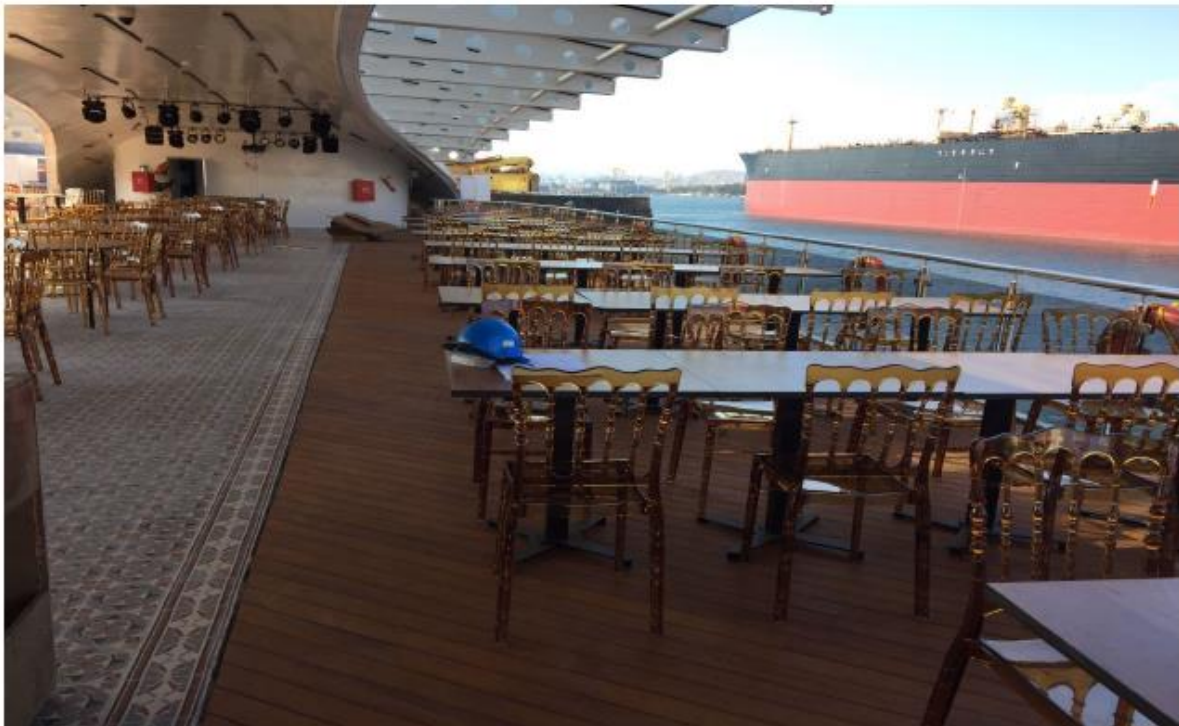

EKER ENGINEERING LIMITED

Presentation and Examples of Ship Interior And Furniture

Ferry – Tanker- Tug - Power Conversion Vessels

EKER ENGINEERING LIMITED

Presentation and Examples of Ship Interior And Furniture

Ferry – Tanker- Tug - Power Conversion Vessels

EKER ENGINEERING LIMITED

Presentation and Examples of Ship Interior And Furniture
Ferry – Tanker- Tug - Power Conversion Vessels

EKER ENGINEERING LIMITED

Presentation and Examples of Ship Interior And Furniture
Ferry – Tanker- Tug - Power Conversion Vessels

EKER ENGINEERING LIMITED

Presentation and Examples of Ship Interior And Furniture
Ferry – Tanker- Tug - Power Conversion Vessels

EKER ENGINEERING LIMITED

Presentation and Examples of Ship Interior And Furniture
Ferry – Tanker- Tug - Power Conversion Vessels